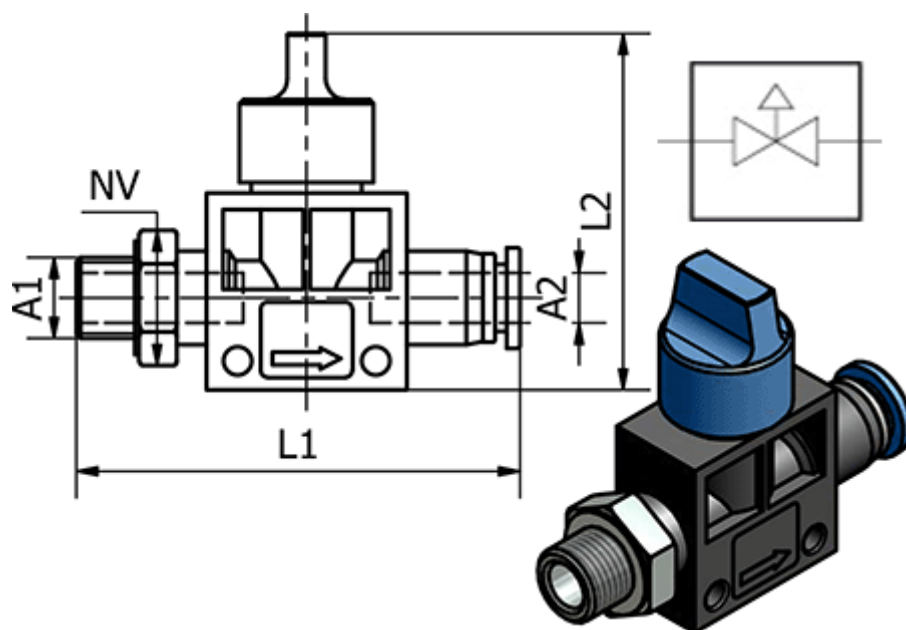

# Data Sheet

Article number: 58619301410

Description: Hand Valve 193.014-10, - Ø10, G 1/4"  
Push-in/Thread

## Measures

Ext. Hose Diameter A2	= 10
L1	= 71.599999999999994
L2	= 46
NV	= 17
Thread A1	= G 1/4"